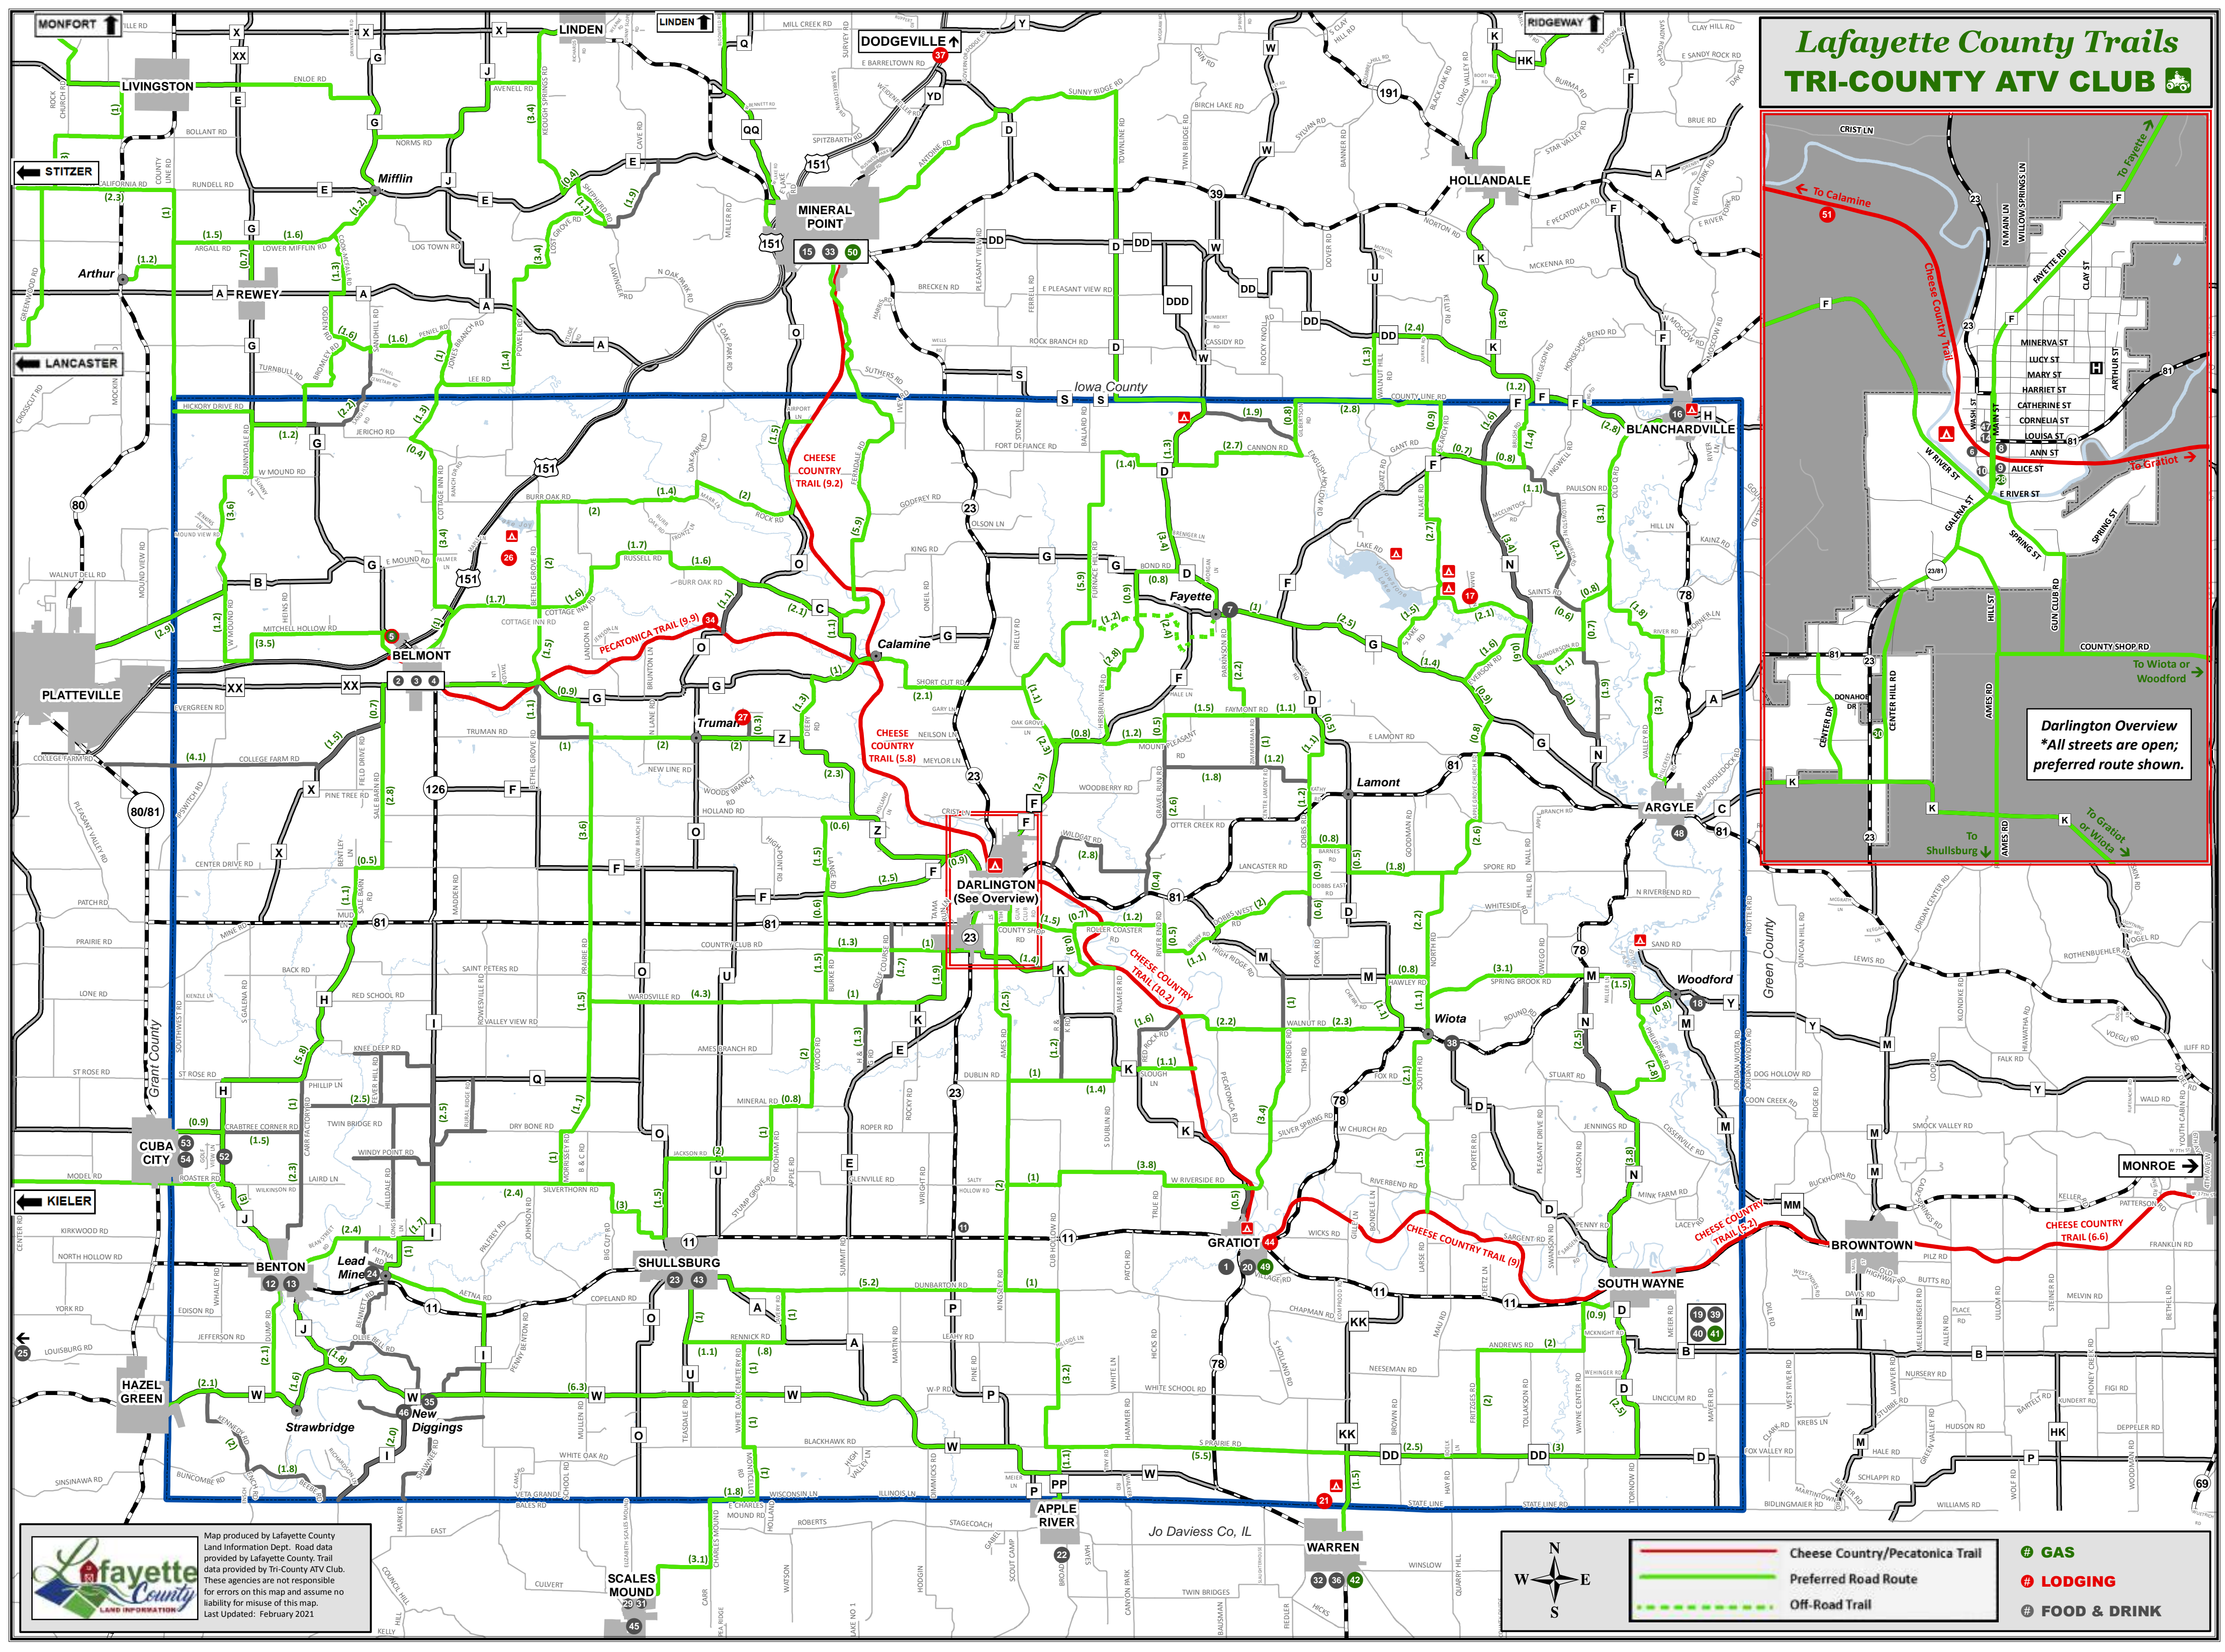

# Lafayette County Trails

## TRI-COUNTY ATV CLUB

**Darlington Overview**  
*\*All streets are open; preferred route shown.*

← To Calamine  
 → To Fayette  
 → To Gratiot  
 → To Wiota or Woodford  
 → To Shullsburg

Map produced by Lafayette County Land Information Dept. Road data provided by Lafayette County. Trail data provided by Tri-County ATV Club. These agencies are not responsible for errors on this map and assume no liability for misuse of this map. Last Updated: February 2021

- Cheese Country/Pecatonica Trail
- Preferred Road Route
- - - Off-Road Trail
- ⊕ GAS
- Ⓜ LODGING
- Ⓜ FOOD & DRINK